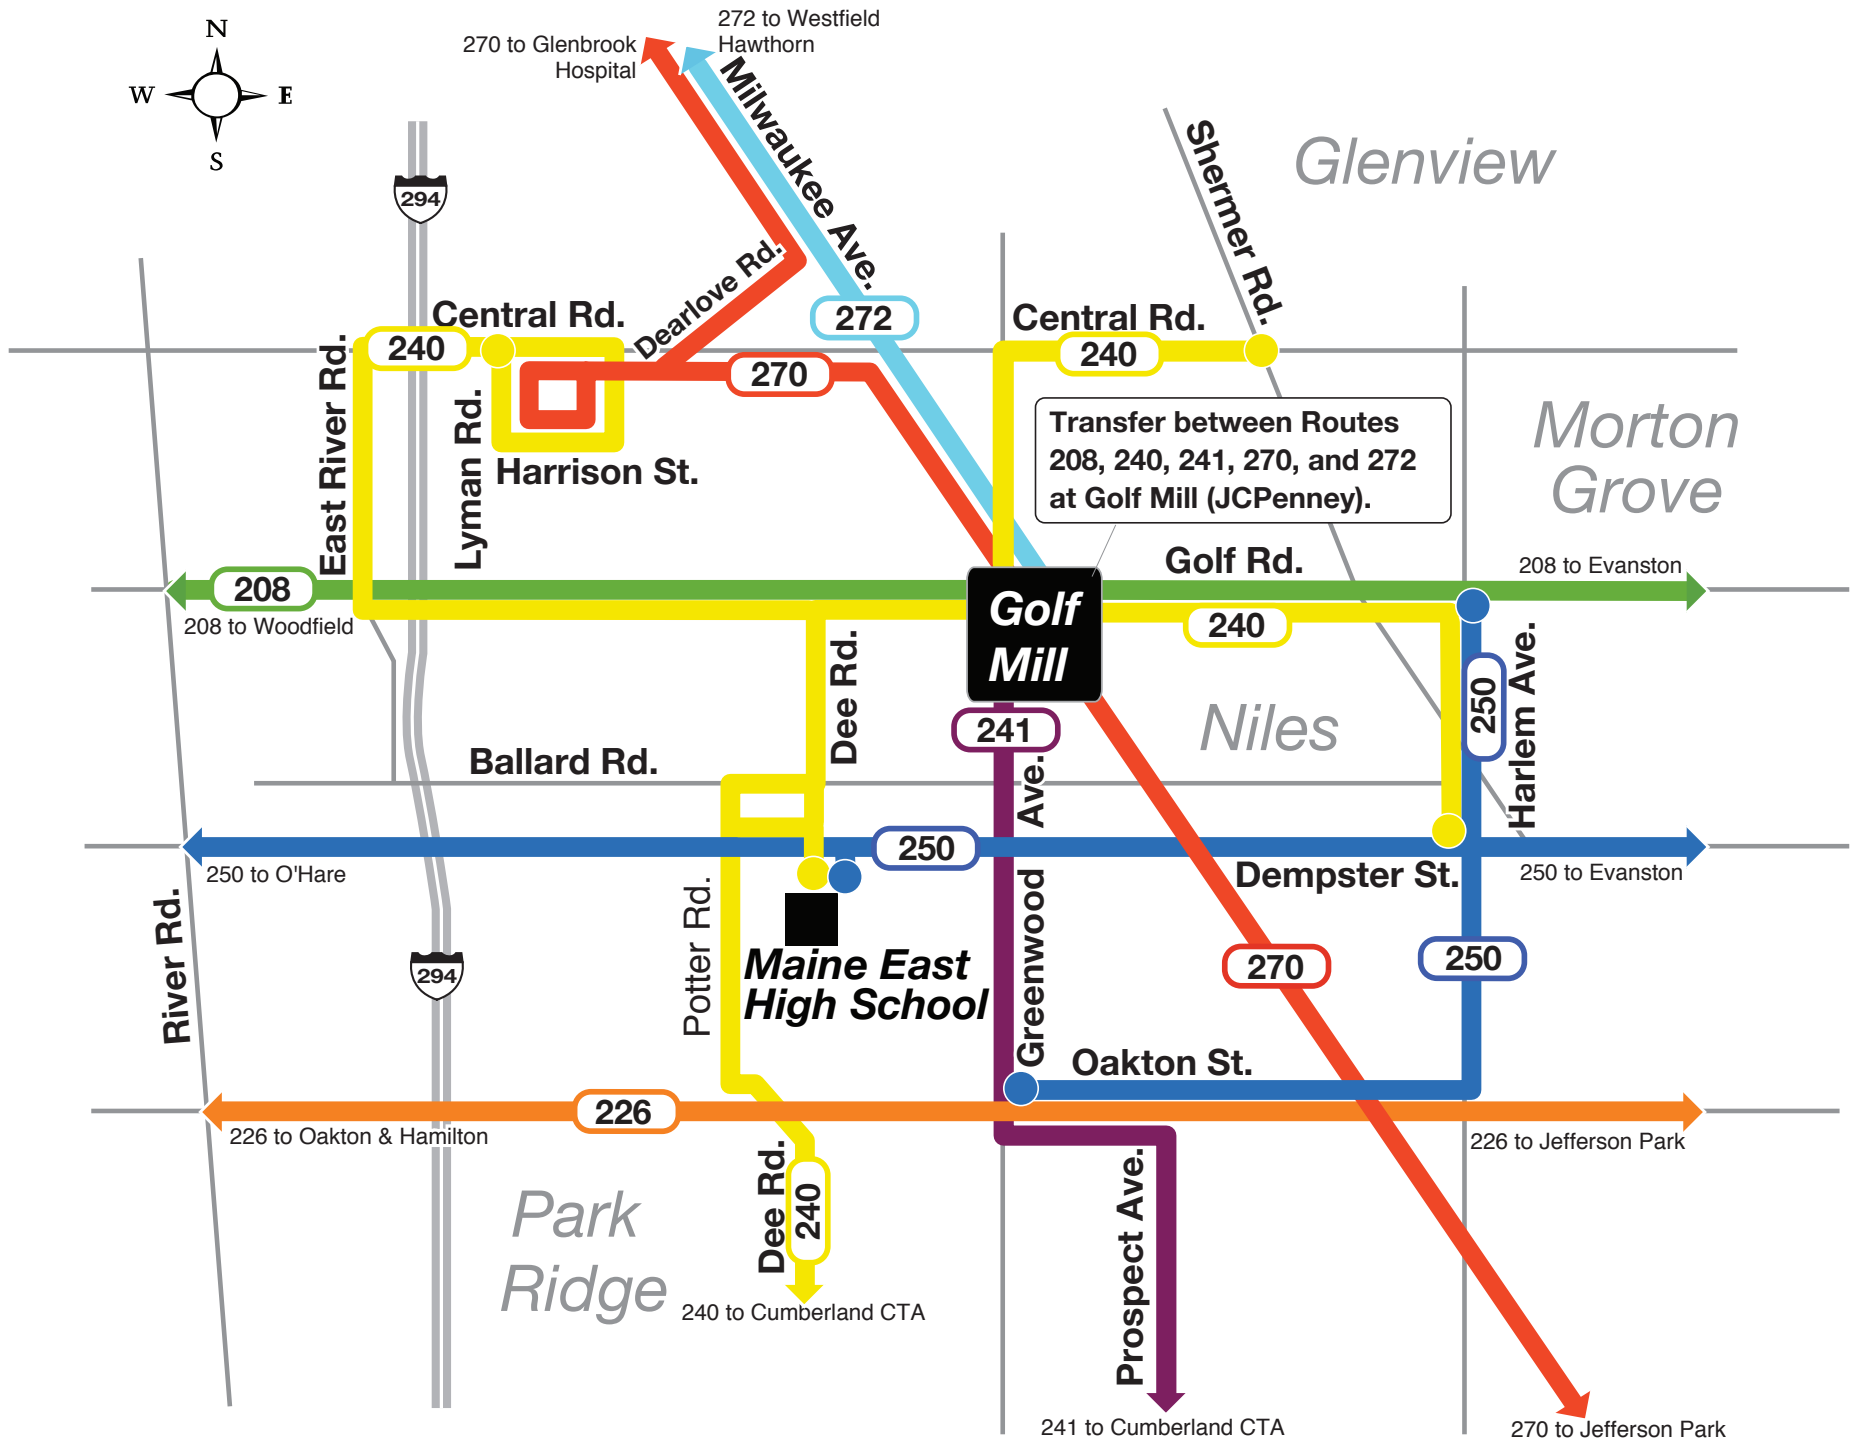

2016-2017 Maine East High School Transit Guide

Transfer between Routes 208, 240, 241, 270, and 272 at Golf Mill (JCPenney).

Route Legend	
208	250
226	270
240	272
241	

Please visit PaceBus.com or call (312) 836-7000 for schedule information.

**TO SCHOOL
ROUTE 240 SOUTHBOUND**

DEMPSTER/ HARLEM	HARLEM/ GOLF	GOLF/ GREENWOOD	DEE/ BALLARD	MAINE EAST BUS CONCOURSE
7:11AM *	7:15AM *	7:20AM *	7:26AM *	7:33AM *
8:08 W	8:12 W	8:17 W	8:23 W	8:30 W

AM buses marked "240 Maine East".
Bus runs via Harlem-Golf-Dee-Maine East High School.

**FROM SCHOOL
ROUTE 240 NORTHBOUND**

MAINE EAST BUS CONCOURSE	POTTER/ DEMPSTER	DEE/ BALLARD	GOLF/ GREENWOOD	HARLEM/ GOLF	DEMPSTER/ HARLEM
3:25PM +	3:27PM +	3:29PM +	3:37PM +	3:46PM +	3:50PM +

PM buses marked "240 Dempster and Harlem".
Bus runs via Dempster-Potter-Ballard-Dee-Golf-Harlem.

**TO SCHOOL
ROUTE 240 SOUTHBOUND**

CENTRAL/ LYMAN	GOLF/ DEE	DEE/ BALLARD	MAINE EAST BUS CONCOURSE
6:30AM *	6:44AM *	6:47AM *	6:52AM *
7:06 *	7:20 *	7:23 *	7:31 *
8:12 W	8:22 W	8:25 W	8:30 W

AM buses marked "240 Maine East".
Bus runs via Lyman-Harrison-Dee-Central-East River-Golf-Dee-Maine East High School.